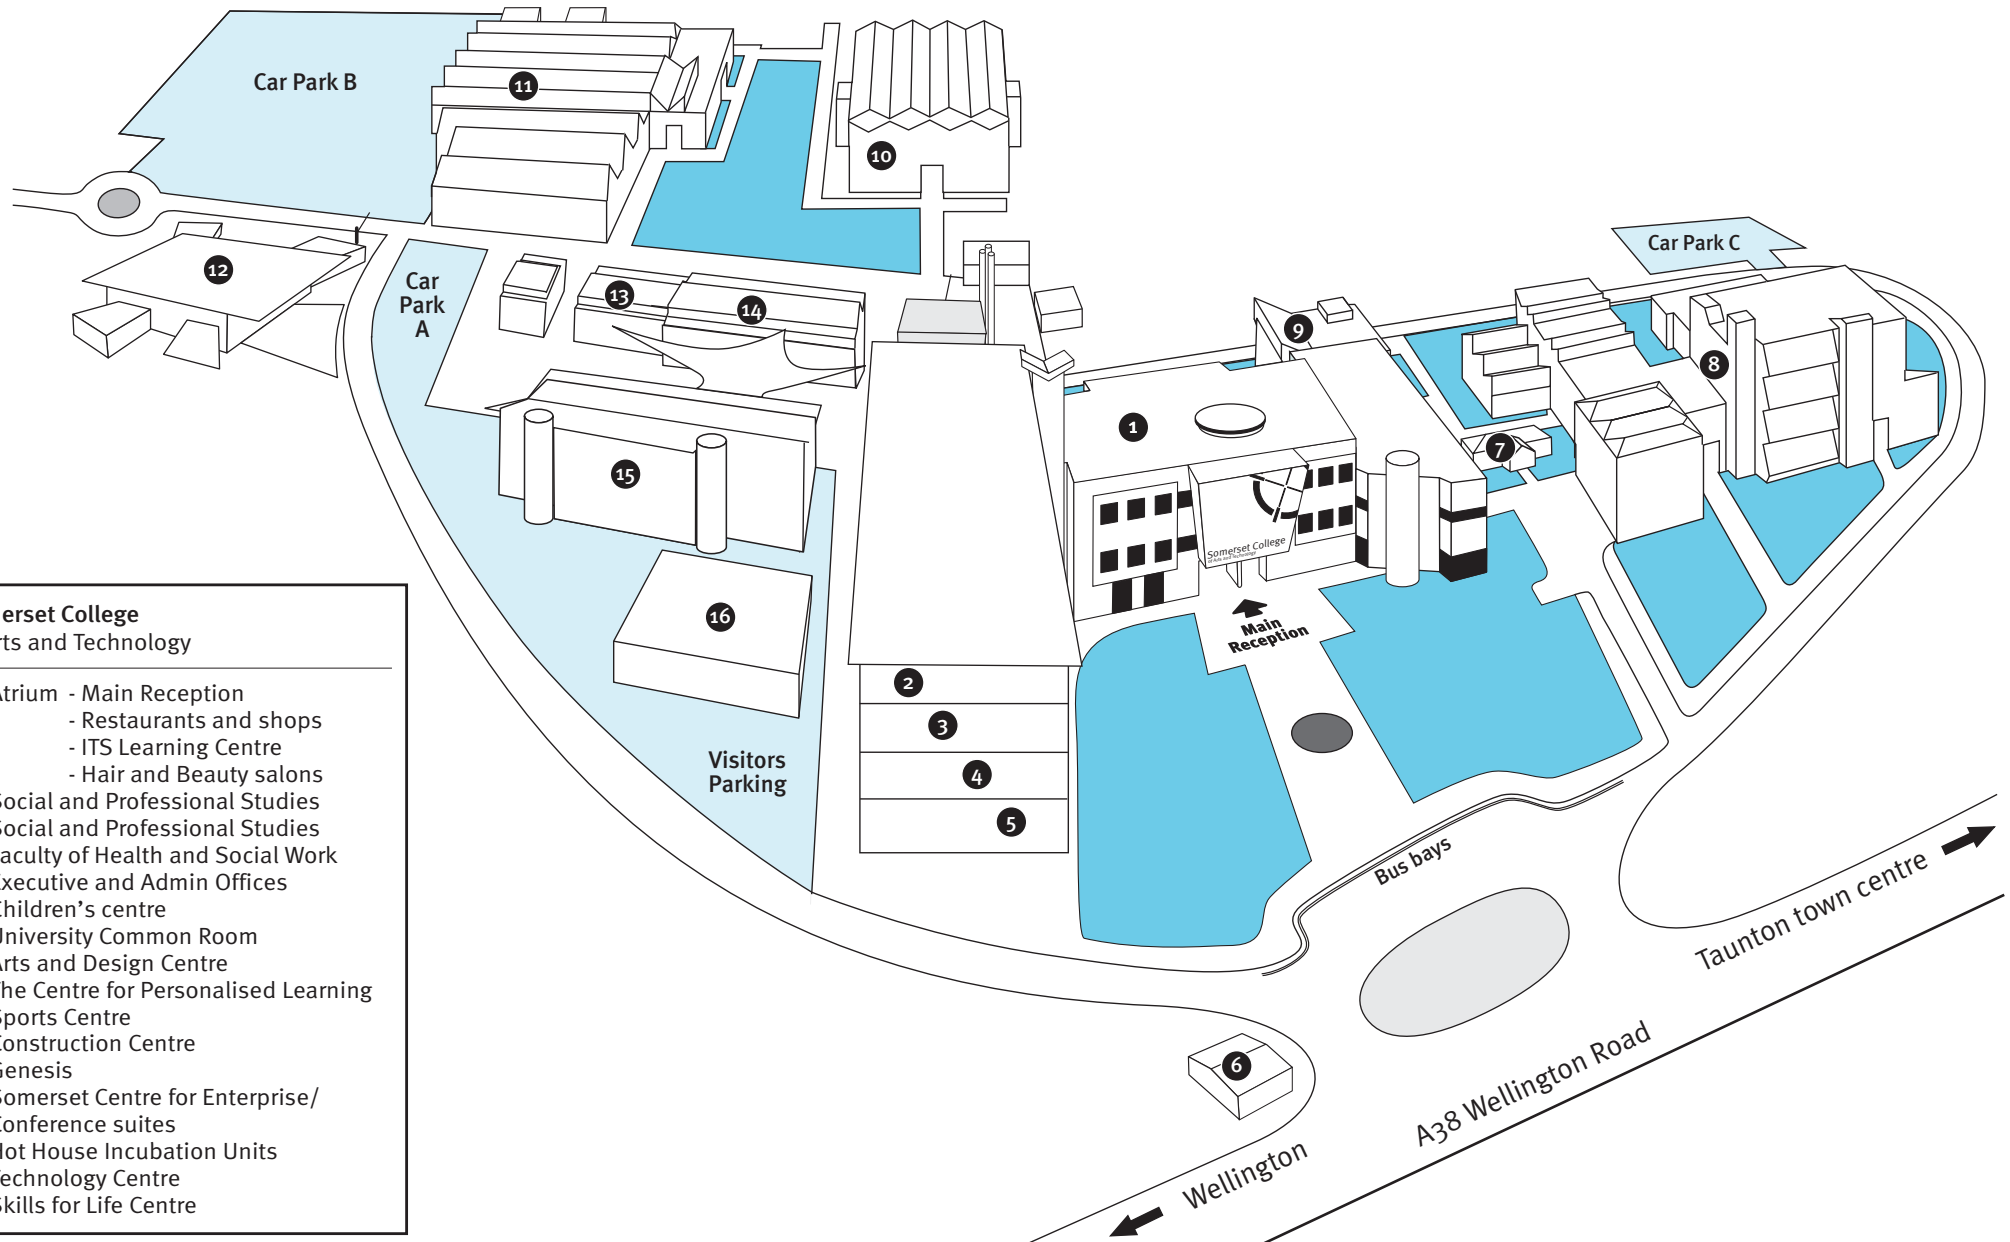

Somerset College

of Arts and Technology

Somerset College of Arts and Technology

- 1 Atrium - Main Reception
- Restaurants and shops
- ITS Learning Centre
- Hair and Beauty salons
- 2 Social and Professional Studies
- 3 Social and Professional Studies
- 4 Faculty of Health and Social Work
- 5 Executive and Admin Offices
- 6 Children's centre
- 7 University Common Room
- 8 Arts and Design Centre
- 9 The Centre for Personalised Learning
- 10 Sports Centre
- 11 Construction Centre
- 12 Genesis
- 13 Somerset Centre for Enterprise/
Conference suites
- 14 Hot House Incubation Units
- 15 Technology Centre
- 16 Skills for Life Centre